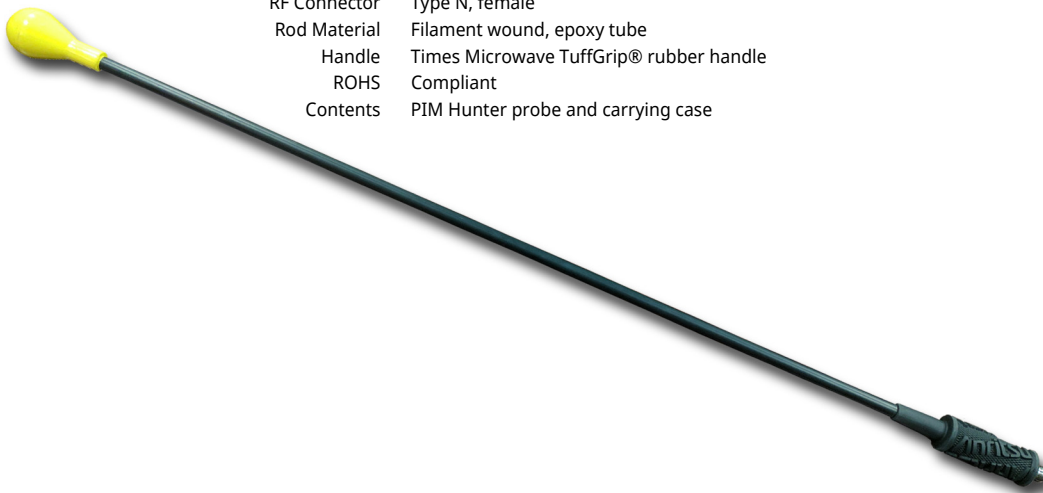

Specifications

Probe Tip Diameter	1.86 inch (±0.05 inch)
Probe Length	35.0 inch (±0.5 inch)
Frequency Range	600 MHz to 2700 MHz
Radiated PIM, 2x 20W	PIM Probe will not generate IM3 > -90 dBm when the probe tip is placed 6 inches in front of a single dipole element antenna. PIM is measured as reverse IM at the antenna test port. (In practice, the PIM probe should not be placed closer than 1 wavelength to the front side of a directional panel antenna. In this condition, the band-pass filter may not have sufficient rejection to prevent erroneous measurements.)
Coupling Variation vs. Probe Orientation	Signal variation is 5 dB or less (typical) when probe is rotated 90° with respect to a vertically oriented diode being radiated by PIM test tones. (Measurement is conducted with tip of probe located 1 inch from diode.)
RF Connector	Type N, female
Rod Material	Filament wound, epoxy tube
Handle	Times Microwave TuffGrip® rubber handle
ROHS	Compliant
Contents	PIM Hunter probe and carrying case